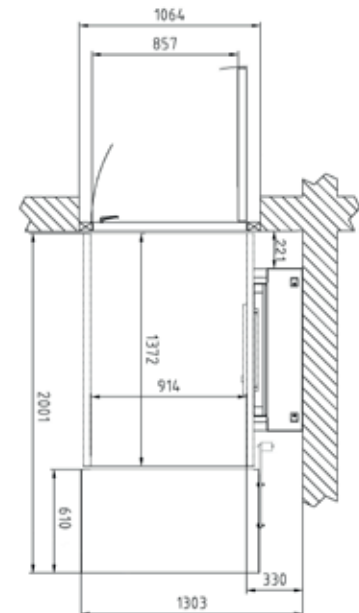

Upper gate **integrated into balustrade**

Platform with **side exit on upper level**

Elevez - Technical Specification

| | |
|------------------------|-------------------------------|
| Loading capacity | 340 kg |
| Lifting height | 1830 mm |
| Standard platform size | 914 x 1372 mm |
| Drive system | ACME screw drive |
| Lifting speed | 0,11 m/s |
| Min. platform height | 70 mm |
| Standard colour | Light grey |
| Noise level | Under 60dB |
| Temperature range | +45°C down to -30°C |
| Drive motor | 0,75 kW |
| Power supply | 1x230V / 50-60Hz |
| Conformity | CE according to MD 2006/42/EC |